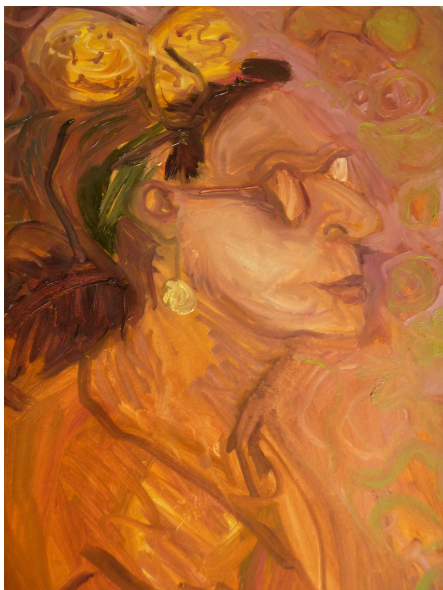

Pam Newick: Crocus Vernus

Ann Hollaway: Shire

Maggie Marten: Lady with Bow

Toni Goffe: St Michaels Mount

Penny Adams : Bees

Ruta Brown: Broach

Sarah Broadhead-Riall: Crinkly Bowl

June Duckworth: Woodpecker