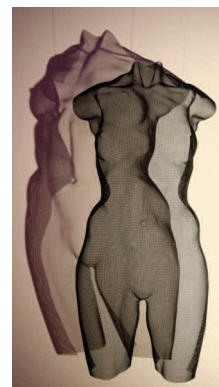

SCULPT GALLERY

'WOMAN PAST & PRESENT': 6 May - 5 June 2012

Contemporary sculpture inspired by womankind from ancient cultures to the recent past and present day

MAURICE BLIK

ROLAND PICHÉ

DAVID BEGBIE

BILLIE BOND

The exhibition focuses on sculpture inspired by the female form, reflecting influences from ancient cultures as well as present day socio-political issues affecting women today. It showcases a rich and diverse selection of work, including sculpture by artists of international recognition as well as artists in the East Anglia region. Featured artists are: