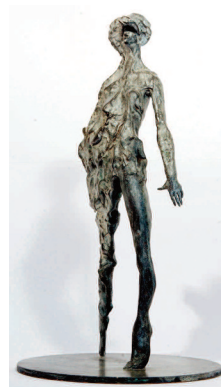

SCULPT GALLERY

'WOMAN PAST & PRESENT': 6 May - 5 June 2012

Contemporary sculpture inspired by womankind from ancient cultures to the recent past and present day

MAURICE BLIK

ROLAND PICHÉ

DAVID BEGBIE

BILLIE BOND

The exhibition focuses on sculpture inspired by the female form, reflecting influences from ancient cultures as well as present day socio-political issues affecting women today. It showcases a rich and diverse selection of work, including sculpture by artists of international recognition as well as artists in the East Anglia region. Featured artists are: