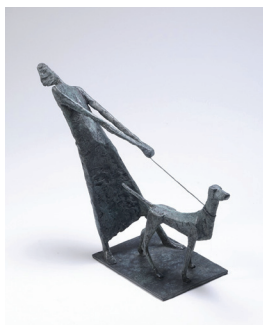

GALLERY PANGOLIN

Best in Show : the dog

14th April - 12th May

Walkies
Terence Coventry

Scratching Hound
Georgie Welch

I Can't do this without you
Lorraine Robbins

Jackal
Anita Mandl

Wild Dog
Jonathan Kingdon

David Backhouse Nick Bibby Jon Buck Lynn Chadwick Michael Cooper Terence Coventry
Steven Gregory Jonathan Kingdon Anita Mandl Joseph Paxton Lorraine Robbins
Deborah van der Beek Georgie Welch

■ Sculpture, Prints and Drawings celebrating 'man's best friend' in all his guises, from domestic pets to canine relatives like Anita Mandl's 'Jackal' and Michael Cooper's 'Wolf'.

■ Prints include 'I Can't Do This Without You' by Lorraine Robbins, an exclusive, limited-edition lithograph especially produced by Lorraine for the gallery with the renowned Curwen Studio.

■ Terence Coventry, noted for well-observed and deceptively simple works like 'Walkies', has also produced three exciting new sculptures especially for the exhibition which we are delighted to be previewing.

■ Newcomer to the gallery Georgie Welch is showing four characterful hound studies and a beautifully - detailed life - size labrador portrait.

■ We are also pleased to be including Joseph Paxton's work for the first time. His expressive sculpture 'Hangdog' is sure to strike a chord with dog-lovers.