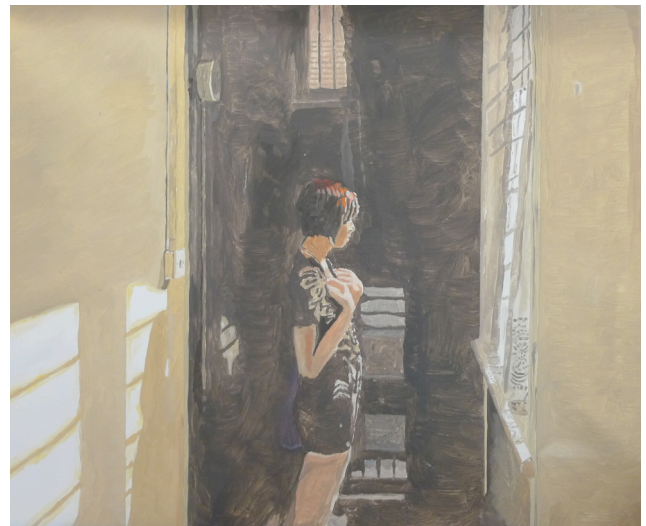

THEARTHOUSE GALLERY

'Strangers'

2 to 15 March at

TheARThouse Gallery

22 Post Office Road, The Square, Bournemouth BH1 1BA

www.thearthousegallery.org

A Solo Exhibition by:-

Andrew Butler

' The aim is not to achieve a particular end, but the image creating itself has its own end; the painting is an image of life's potential to create what is not yet given.'