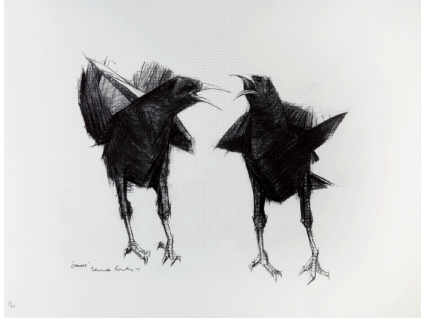

GALLERY PANGOLIN

SOULMATES

16th April – 20th May

Choughs
Terence Coventry

Two Seahorses
Anita Mandl

Chromosomal Dance
Sue Freeborough

Not Strictly Dancing
David Backhouse

Anthony Abrahams Harold Ambellan David Backhouse
Jon Buck Michael Cooper Terence Coventry
Lynn Chadwick Sue Freeborough Anita Mandl

- Spring is traditionally the season for weddings and this year is clearly no exception.
- In celebration of all those about to 'tie the knot' our exhibition includes sculpture, prints and drawings depicting couples of all descriptions.
- A wide variety of works on show from Lynn Chadwick's serene 'Reclining Figures' to Anita Mandl's playful piece 'Two Seahorses'.