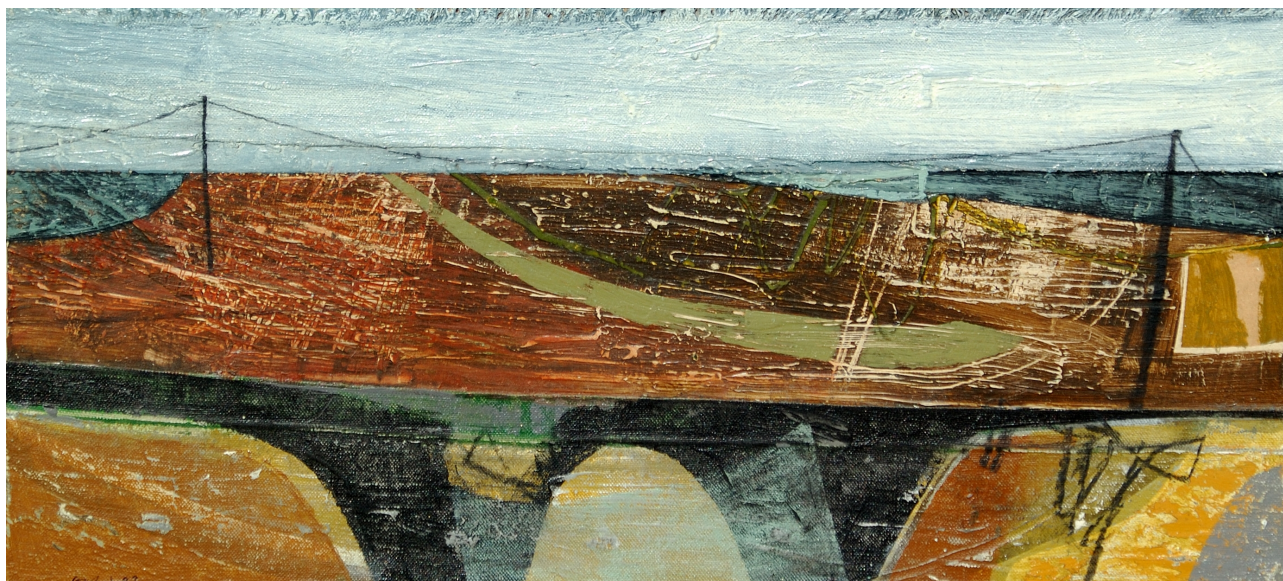

Press Release

Samuel Robson Fine Art - Peter Joyce - 15th May - 19th June

35 Market Place, Oakham, Rutland LE15 6DT Tel.01572 770 095 Web. www.srfagallery.com

Peter Joyce - Crossing by the Port

Samuel Robson Fine Art is proud to announce the forthcoming Exhibition of new works by one of England's leading artists, Peter Joyce. This Exhibition will take place from 15th May - 19th June. Although born in Dorset and originally celebrated for his pictures of the south west, Joyce now lives and works in France.. Following highly successful shows in London, New York and France, Peter Joyce has created a series of new works which continue to celebrate his environment, which is now that of his home in Bouin in the Pays De La Loire region of France.