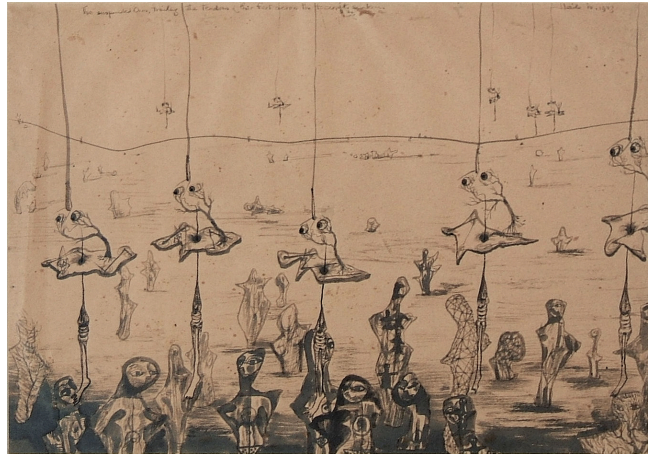

# SAM HAILE press release images

Reclining Figures, 1935, 'sculptural and classical'

The Suspended Ones trailing the tendons of their feet  
Across the faces of the Sunken 1943

The Woodman, 1939, 'the march of Fascism'

The Sunken and Suspended ones trailing their feet  
rediscovered in Colorado 23/6/44

Stranded Gander, 1940, inspired by Picasso's *Guernica*