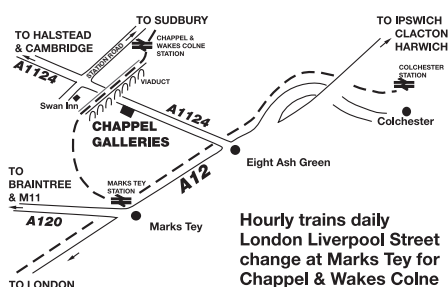

The exhibition is called 'On My Doorstep' featuring mostly local views of the villages of Chappel and Wakes Colne, often depicting the spectacular Chappel Viaduct, although one or two go as far afield as Tollesbury and Frinton, favourite haunts of this Essex born Artist. Waj was born in 1956 in Chelmsford, to Polish parents and feels a strong affinity to his home county.

Wladyslaw Mirecki  
*Millennium Green, Autumn*  
watercolour, 2009  
80 x 80 cm

Hourly trains daily  
London Liverpool Street  
change at Marks Tey for  
Chappel & Wakes Colne