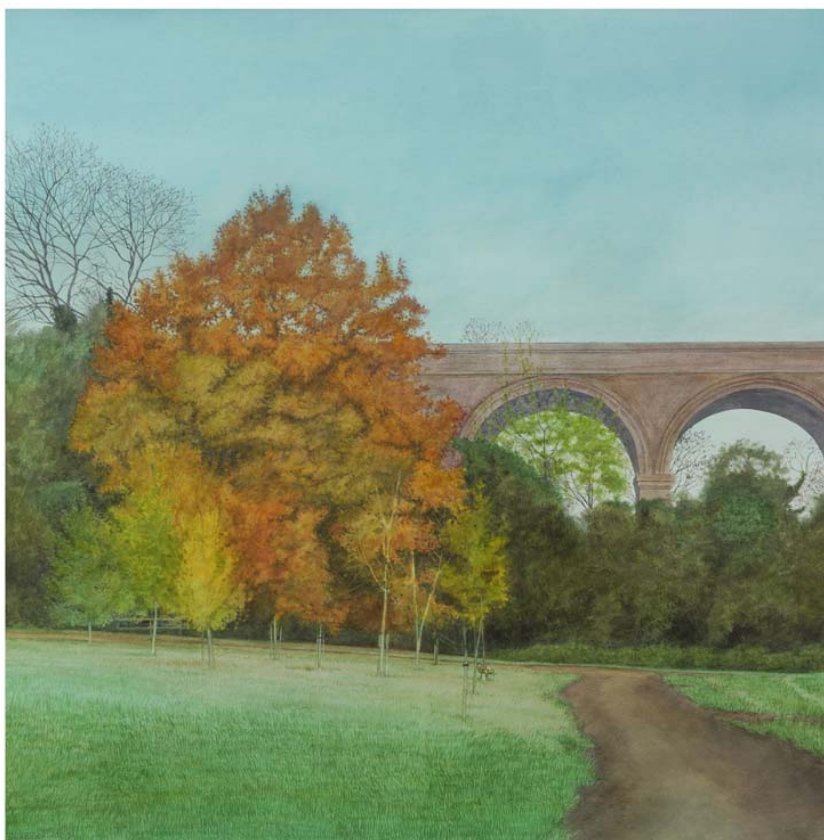

WLADYSLAW MIRECKI 'On My Doorstep'

After a three year gap, watercolour painter and co-proprietor of Chappel Galleries, Wladyslaw (Waj) Mirecki, will be exhibiting his latest collection of work. The show will be held at Chappel Galleries, Colchester Road, Chappel from Saturday 14th November until Sunday 6th December 2009 open Thursday to Sunday 10am to 5pm.

The exhibition is called 'On My Doorstep' featuring mostly local views of the villages of Chappel and Wakes Colne, often depicting the spectacular Chappel Viaduct, although one or two go as far afield as Tollesbury and Frinton, favourite haunts of this Essex born Artist. Waj was born in 1956 in Chelmsford, to Polish parents and feels a strong affinity to his home county.

Since his successful exhibition at Chappel in 2006, Waj has had his work selected for numerous exhibitions in London and around the country, winning a prize in the 2007 Sunday Times Watercolour Competition, London and third prize in the 2008 Lynn Painter-Stainers exhibition also in London.

Forty watercolours, painted over the last two to three years, will be in Waj's Exhibition 'On My Doorstep'.

All works will be for sale.

Waj and his wife, Edna, look forward to welcoming you to this Exhibition which celebrates the artist's deep affection for the countryside.

Wladyslaw Mirecki
Millennium Green, Autumn
watercolour, 2009
80 x 80 cm