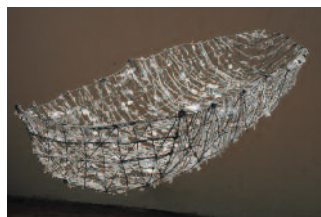

SALT OF THE EARTH

The North Norfolk Exhibition
Project's annual site-specific

Marcela Trsova, 'Light Vessel', 2008

contemporary exhibitions in the
dramatic setting of the Grade 1
listed Salthouse Church,
overlooking the marshes and
coastline, have achieved an
enviable reputation, and huge
following, over the nine years of
their existence and this year's,
themed around the 'Salt of the
Earth' (2 July to 2 August),
promises to be no less revelatory.
Curator Simon Martin, of Pallant
House Gallery (but Norfolk born),
has built an intriguing show on a

theme that has not only Biblical
references, but local historical and
geographical threads also -
Salthouse was 'a house for
making salt' in the Domesday
Book. He has got some stary
East Anglian-connected names
involved too - Anna Maria Pacheco,
Maggi Hambling and Colin Self
among them - but it is the perhaps
less familiar that may sometimes
make just as striking an
impression, Marcela Trsova's salt-
encrusted boat for example. NU

From Galleries magazine - art listings & new shows in print & on line every month
pick up a copy at a listed gallery or go online at www.galleries.co.uk

Barrington Publications 54 Uxbridge Road London W12 8LP Tel: 020 8740 7020
www.galleries.co.uk